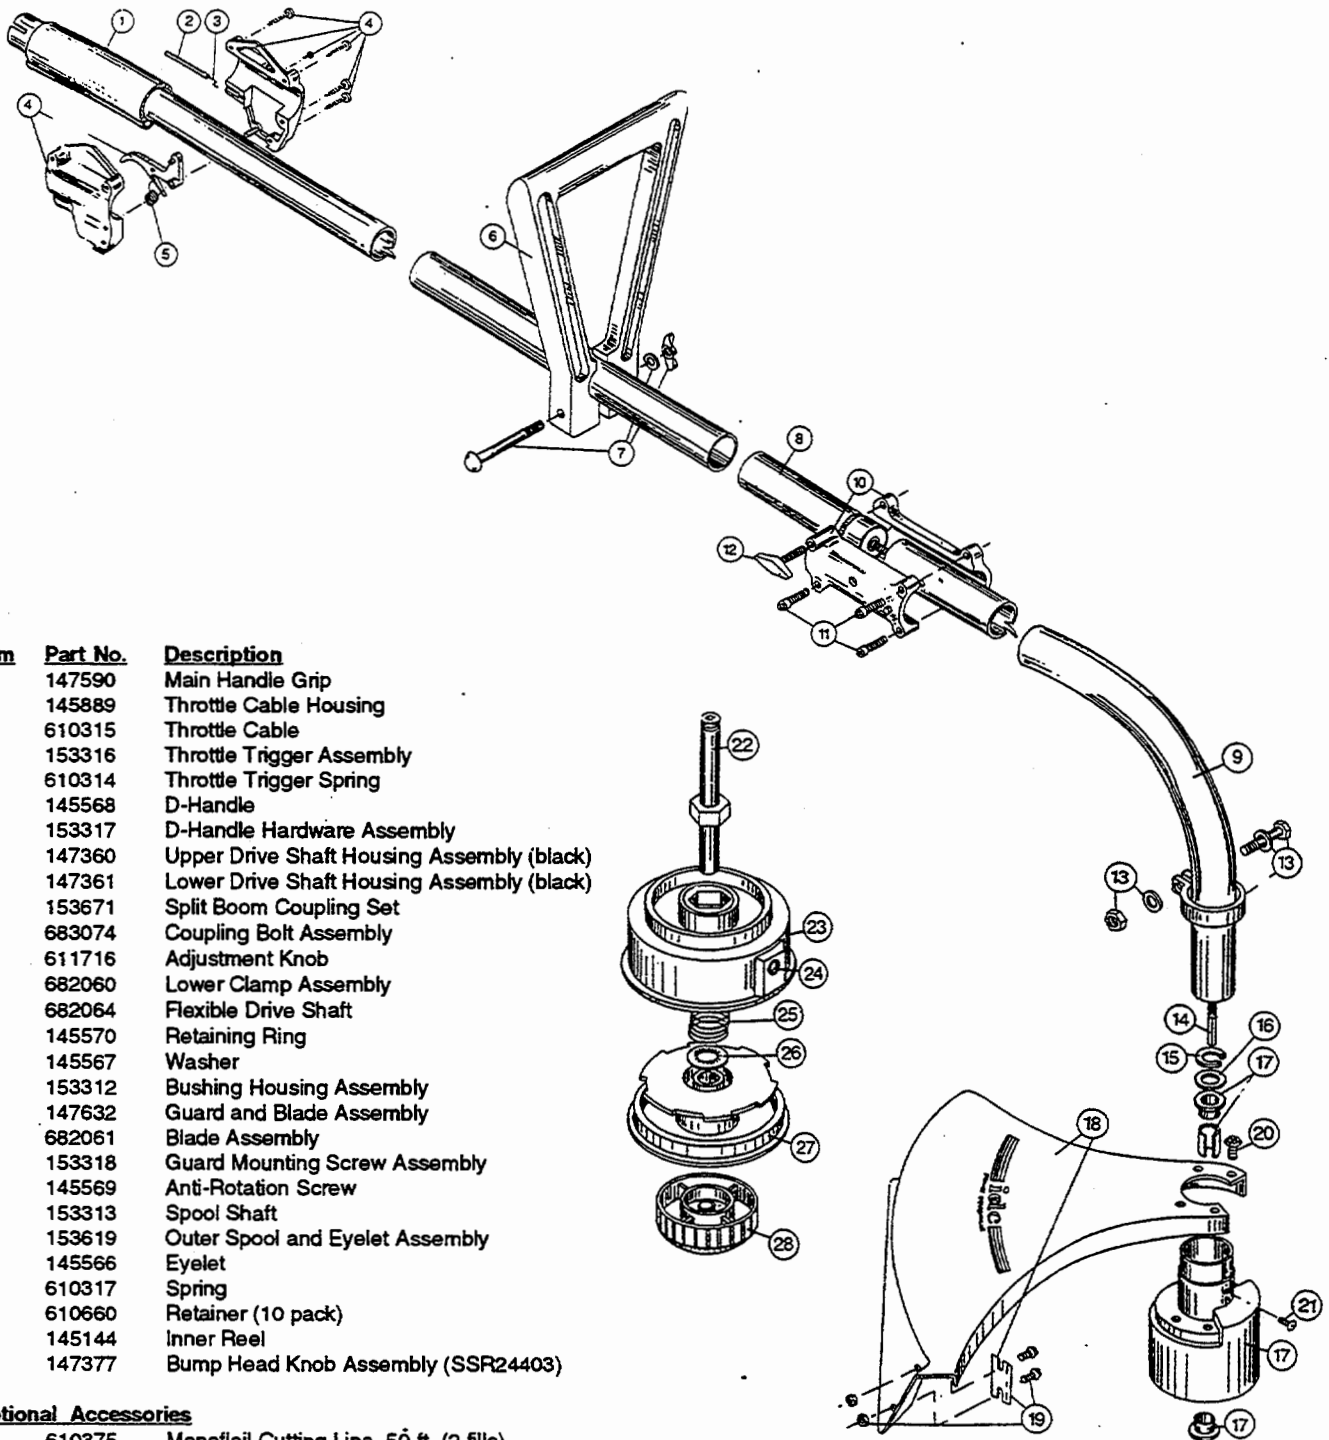

* not shown

The above part numbers are for serial numbers 903091101 thru 002051700.

BOOM & TRIMMER PARTS - SERVISTAR 375SSR

Item	Part No.	Description
1	147590	Main Handle Grip
2	145889	Throttle Cable Housing
3	610315	Throttle Cable
4	153316	Throttle Trigger Assembly
5	610314	Throttle Trigger Spring
6	145568	D-Handle
7	153317	D-Handle Hardware Assembly
8	147360	Upper Drive Shaft Housing Assembly (black)
9	147361	Lower Drive Shaft Housing Assembly (black)
10	153671	Split Boom Coupling Set
11	683074	Coupling Bolt Assembly
12	611716	Adjustment Knob
13	682060	Lower Clamp Assembly
14	682064	Flexible Drive Shaft
15	145570	Retaining Ring
16	145567	Washer
17	153312	Bushing Housing Assembly
18	147632	Guard and Blade Assembly
19	682061	Blade Assembly
20	153318	Guard Mounting Screw Assembly
21	145569	Anti-Rotation Screw
22	153313	Spool Shaft
23	153619	Outer Spool and Eyelet Assembly
24	145566	Eyelet
25	610317	Spring
26	610660	Retainer (10 pack)
27	145144	Inner Reel
28	147377	Bump Head Knob Assembly (SSR24403)