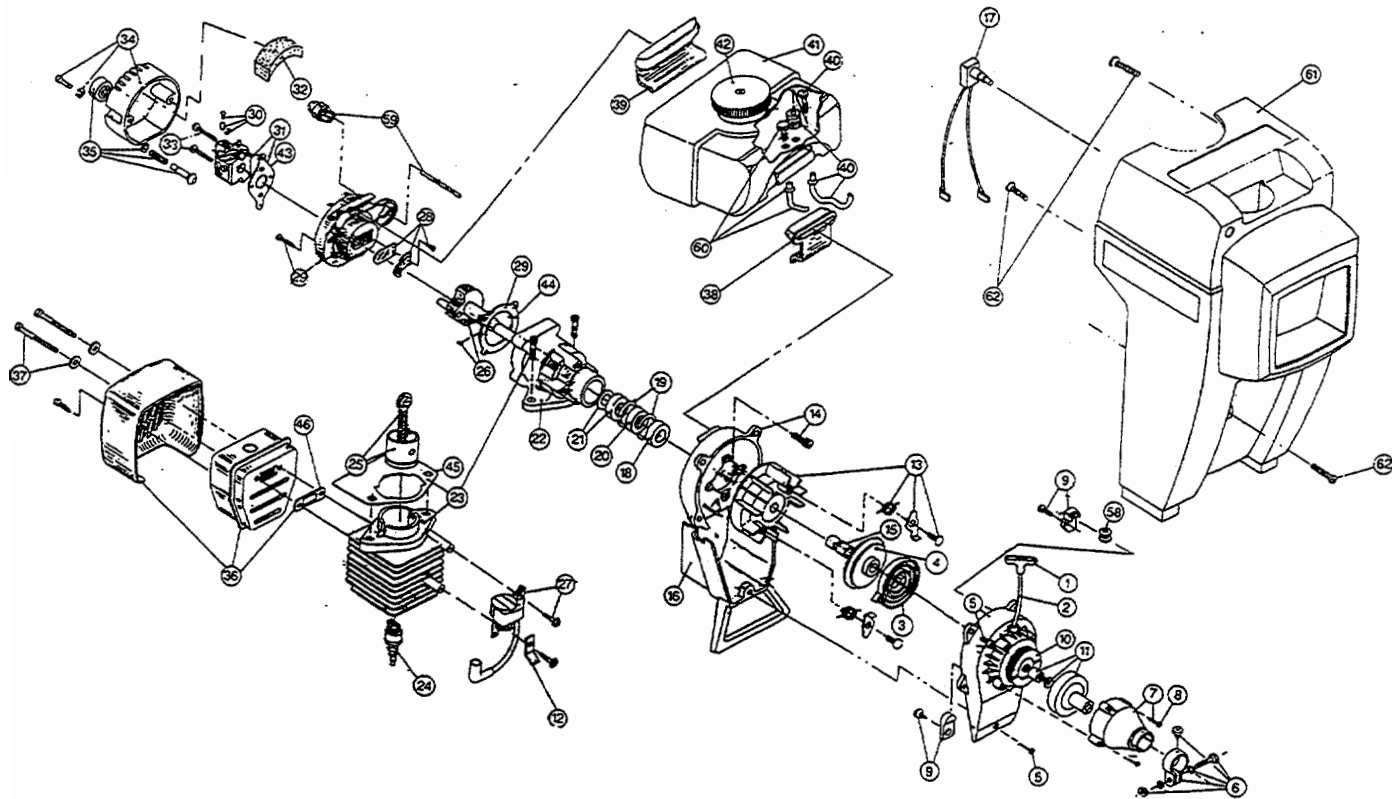

ENGINE PARTS - SERVISTAR 375SSR

Item	Part No.	Description	Item	Part No.	Description
1	610300	Pull Handle	38	145308	Front Mounting Pad
2	613103	Rope	39	612134	Rear Mounting Pad
3	613102	Recoil Spring	*40	682039	Fuel Line Assembly
4	683856	Recoil Pulley Assembly	*41	147357	Fuel Line
5	683600	Starter Housing Assembly	*42	147378	Fuel Cap Assembly (SSR 33052)
6	153597	Upper Clamp Assembly	*43	610675	Carburetor Gasket (10 pack)
7	147354	Clutch Cover Assembly	*44	610673	Carburetor Mount Gasket (10 pack)
8	145888	Clutch Cover Screw Assembly	*45	145564	Cylinder Gasket (10 pack)
9	683546	Pulley Retainer Assembly	*46	610672	Exhaust Gasket (10 pack)
10	153591	Clutch Rotor Assembly	47	147655	Engine Hardware Kit
11	153592	Clutch Drum Assembly	48	153307	Engine Gasket Kit
12	611063	Ground Tab	49	153308	O.E.M. Carburetor Repair Kit (Walbro)
13	153624	Flywheel Assembly	49	147170	O.E.M. Carburetor Repair Kit (Tillotson)
14	683065	Shroud Assembly	*50	153309	Gasket-Diaphragm Repair Kit (Walbro)
15	145918	Spacer	*50	147171	Gasket-Diaphragm Repair Kit (Tillotson)
16	683078	Shroud Extension and Stand	51	682507	Piston Ring
17	147355	Switch and Lead Assembly	*52	153594	Short Block Assembly (items 18-26)
18	610308	Outer Bearing	*53	153595	Crankcase Service Assembly (items 18-22, 26)
19	682040	Snap Ring Assembly	*54	610676	Flywheel Key (10 pack)
20	610309	Seal	55	683414	Complete Air Filter Assembly (items 32, 34 and 35)
21	682041	Inner Bearing Assembly	56	147358	Fuel Tank Assembly (items 40-42, 60)
22	145563	Crankcase	57	147600	Carburetor Mount and Reed Assembly (items 28 and 29)
23	147603	Cylinder Assembly	58	611061	Rope Guide
24	610311	Spark Plug	59	683974	Primer and Hose Assembly
25	153302	Piston and Rod Assembly	60	147290	Return Line Assembly
26	145919	Power Shaft Assembly	61	147359	Engine Cover Assembly
27	683390	Module Assembly	62	147500	Engine Cover Screw Assembly
28	147573	Reed Assembly			
29	147654	Carburetor Mount Assembly			
30	682048	Throttle Adjustment Assembly (Walbro)			
31	683973	Governed Carburetor Assembly (Walbro)			
32	610312	Air Cleaner Filter			
33	682505	Carburetor Mounting Screw Assembly			
34	683410	Carburetor/Air Filter Assembly			
35	682052	Choke Knob Assembly			
36	147799	Muffler Assembly			
37	147575	Muffler Mounting Bolt Assembly			

* not shown

The above part numbers are for serial numbers 903091101 thru 002051700.